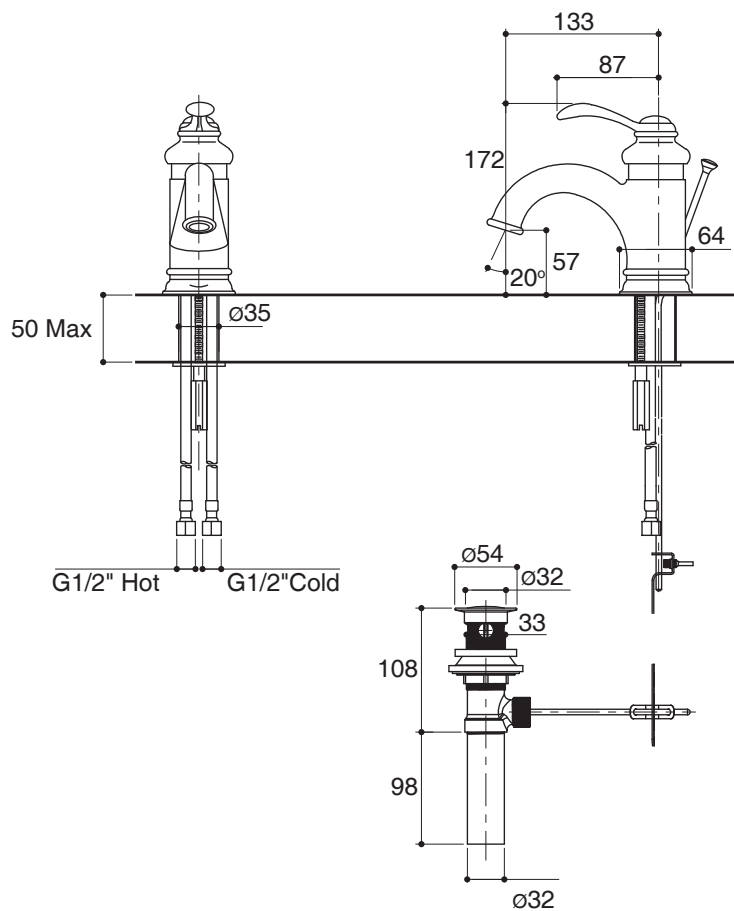

### Features

- Brass construction
- Single-hole mounting
- One-piece, self-contained ceramic disc valve allows both volume and temperature control
- Flexible connections for easy installation
- Includes pop-up drain with lift rod and tailpiece
- 133 mm spout reach
- Lever handle

### Product Specification:

The single-hole single control lavatory faucet shall be made of brass construction. Product shall feature a one-piece, self-contained ceramic disc valve, allowing volume and temperature control. Product shall be for single-hole mounting. Product shall feature a 133 mm spout reach, lever handle, a pop-up drain with lift rod and tailpiece, and flexible connections for easy installation. Faucet shall be Kohler Model K-8657X-CP.

## Installation Notes

Install this product according to the installation guide.

Dimensions are approximate.  
Unit: mm.