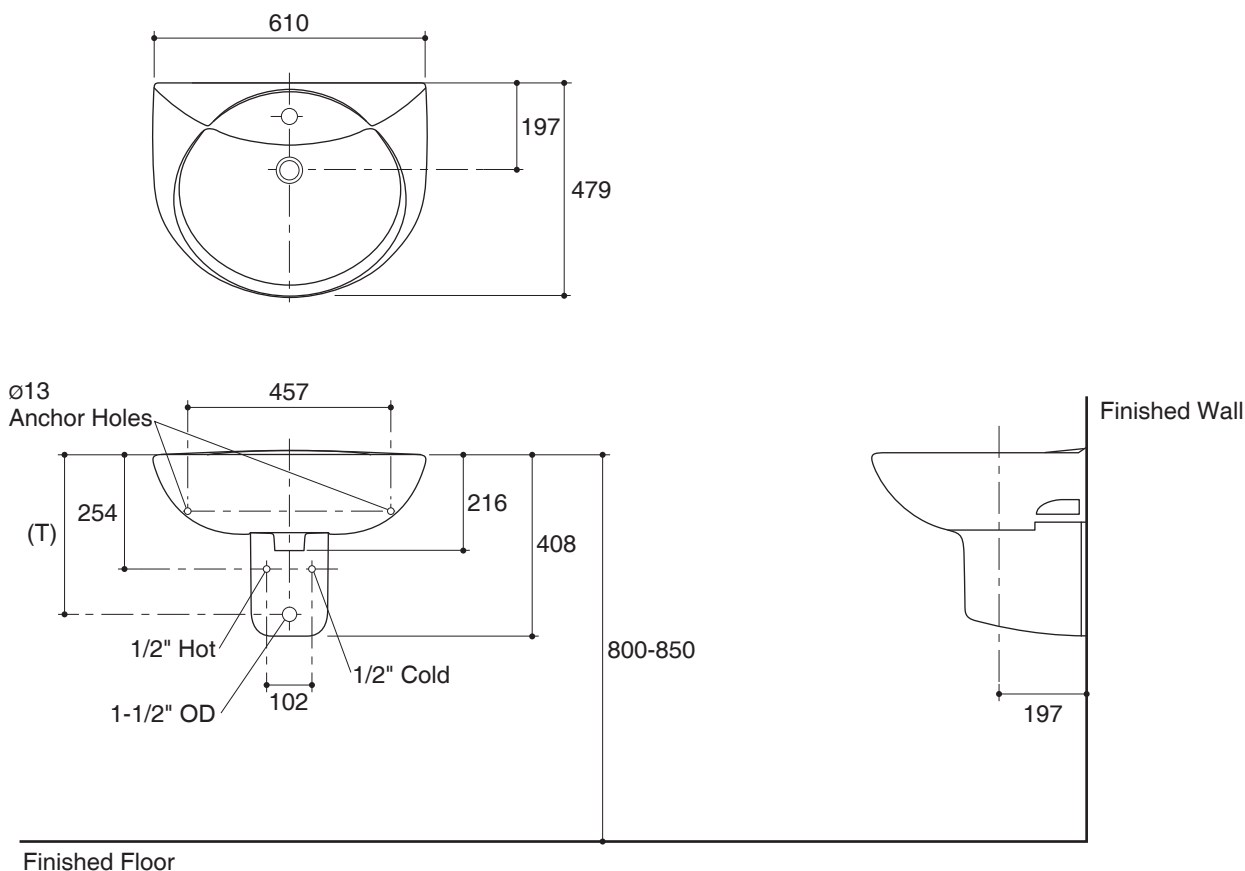

Features

- Vitreous china
- Pedestal lavatory
- Single-hole
- With overflow
- 610 x 479 x 408 mm

SEMI-PEDESTAL LAVATORY K-11341X-1

Codes/Standards Applicable

Specified model meets or exceeds the following:

Recommended Accessories		
K-8998	P-trap	CP

Product Specification:

The semi-pedestal lavatory shall be made of vitreous china. Lavatory shall be 610 mm in length, 479 mm in width, and 408 mm in height with overflow. Lavatory shall have single-hole. Lavatory shall be Kohler Model K-11341X-1-_____.

FOLIO

Technical Information

Fixture:	
Basin area	483 x 305 mm
Water depth	114 mm
Drain hole	44 mm D.
*Approximate measurements for comparison only.	

Included Components:	
Lavatory basin, single-hole	K-2018X-1
Pedestal	K-11340X
Mounting bag for pedestal lav kit	GP1060684

Installation Notes

Install this product according to the installation guide.

Dimensions are approximate.

Unit: mm

(T) Pop-up drain 14" (356 mm), drain 13-1/8" (333 mm)

Product Diagram

คุณลักษณะ

- สุขภัณฑ์เซรามิกประเภทวีเทรียสไชน่า (Vitreous china)
- ติดตั้งแบบแขวนพร้อมขาของอ่างแบบแขวน
- แบบเจาะรูเดียว
- พร้อมรูน้ำล้น
- 610 x 479 x 408 มม.